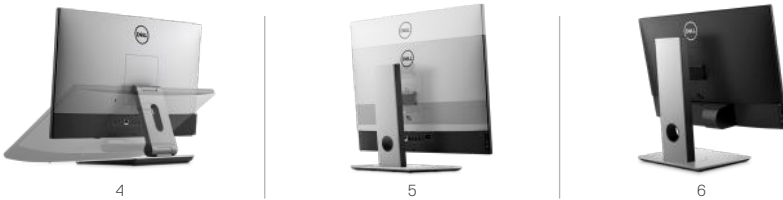

4 OptiPlex All-in-One with Articulating Stand

Tilt your All-in-One system towards and backwards and recline to a 60 degree angle. The articulating stand makes it easy to comfortably use your touch screen.

5 OptiPlex All-in-One Height Adjustable Stand

Raise, tilt, pivot or swivel your All-in-One to enjoy the best view.

6 OptiPlex Lockable Port Cover

Designed for OptiPlex All-in-Ones, this easy to install port cover secures your ports and protects your investment.

Accessories for your Latitude Chrome Notebook

1 Dell 27 Monitor - P2720D

See more and do more with this 27" QHD monitor that expands your workspace and gives you a better view of all your important tasks.