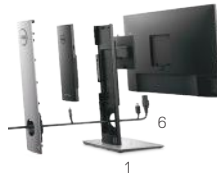

DESK CENTRIC

Work without compromise

The aesthetically pleasing OptiPlex 7070 Ultra design hides a PC inside a monitor stand to create the ultimate clutter-free desk.

Wyse thin clients empower your cloud users with a more productive digital experience.